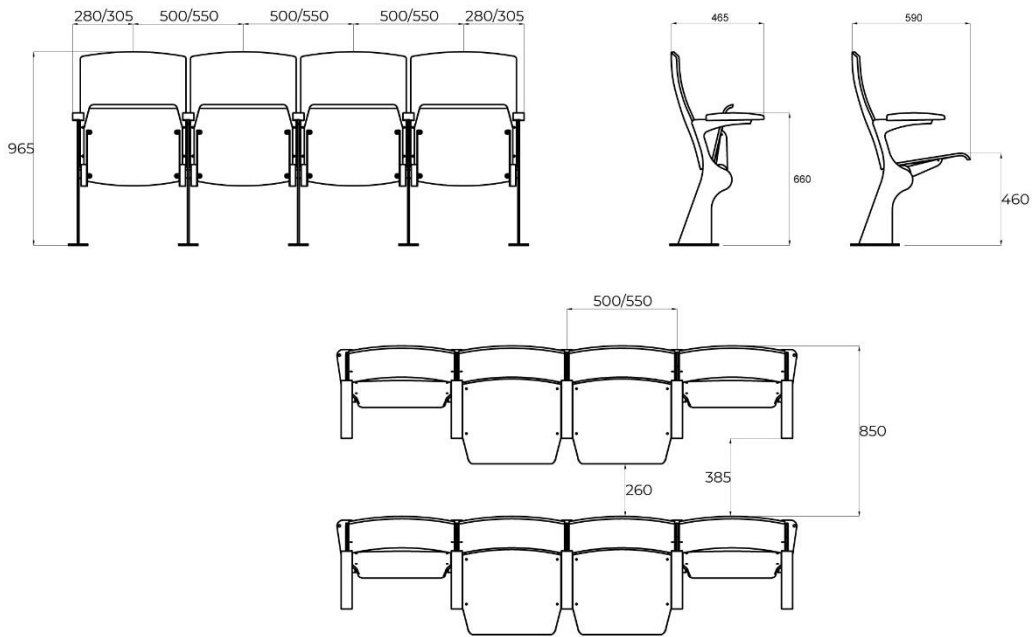

KIROLA DE MADERA

L'UNIVERSITÉ JEAN MONNET
CENTRE DES SAVOIRS
SAINT-ÉTIENNE | FRANCIA

SOCIEDAD COOPERATIVA OBREROS DE EZCARAY

Ctra. Santo Domingo, 49-51 Apdo. De Correos 105 26280 EZCARAY La Rioja – España
Tel. 941 35 40 54 Fax. 941 35 45 23 Exportación. Tel. (+34) 941 35 40 54 Fax. (+34) 941 42 76 28
<http://www.ezcarayseating.es> e-mail: ezcaray@ezcarayseating.es